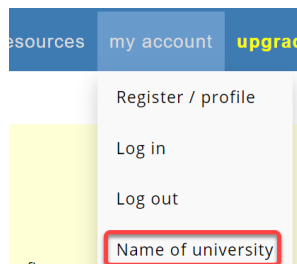

Registering for English-Corpora.org

Registration is free, and it usually takes about two minutes. There are three steps:

1. 30-40 seconds Fill out the short registration form
2. 30-40 seconds Indicate what university you are from (if any)
3. 20-30 seconds Confirm your email, by clicking on a link in the email that is sent to you

1. Fill out the registration form

Name	<input type="text" value="John"/> <input type="text" value="Doe"/> (e.g. Mary Smith)
Email address	<input type="text" value="john_doe@myTestEmail.com"/>
Password	<input type="password" value="....."/> <input type="checkbox"/>
Country	-- SELECT--
Category	<input type="radio"/> University professor: languages / linguistics <input type="radio"/> Graduate student: languages or linguistics <input type="radio"/> University professor: not languages / linguistics <input type="radio"/> Teacher: not university; not graduate student <input type="radio"/> Graduate student: not languages or linguistics <input type="radio"/> Student (undergraduate) <input checked="" type="radio"/> Other
	<input checked="" type="checkbox"/> I agree to the Terms and Conditions for this website
	Input the following five letters: <input type="text" value="q e b q v"/> <input type="text" value="qebqv"/>
	<input type="button" value="SUBMIT"/> <input type="button" value="RESET"/> Problems?

2. Choose your university, if any (why???) (You will see the link for this, after doing #1 above)

Three quick questions:

1. Are you at a university or college? (If not, just choose NO)
2. In what country is the university / college?
3. Select the university / college from the list